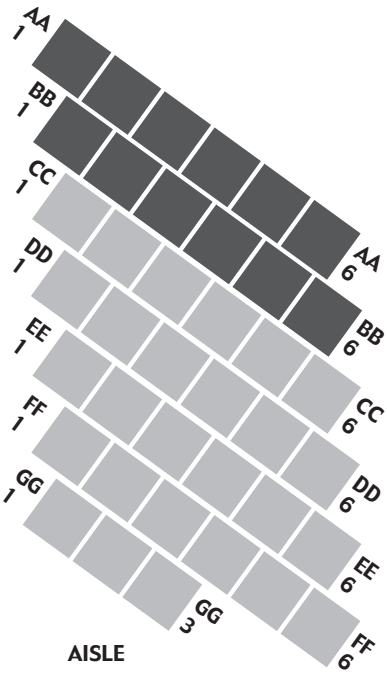

STAGE

AISLE

AISLE

CONCESSIONS

CONCESSIONS

VIP/SPONSOR
 VIP
 PREFERRED
 GENERAL

Pavilion Seating – for Select Shows

GENERAL ADMISSION

For Select Shows – Optional Dance Floor

GENERAL ADMISSION